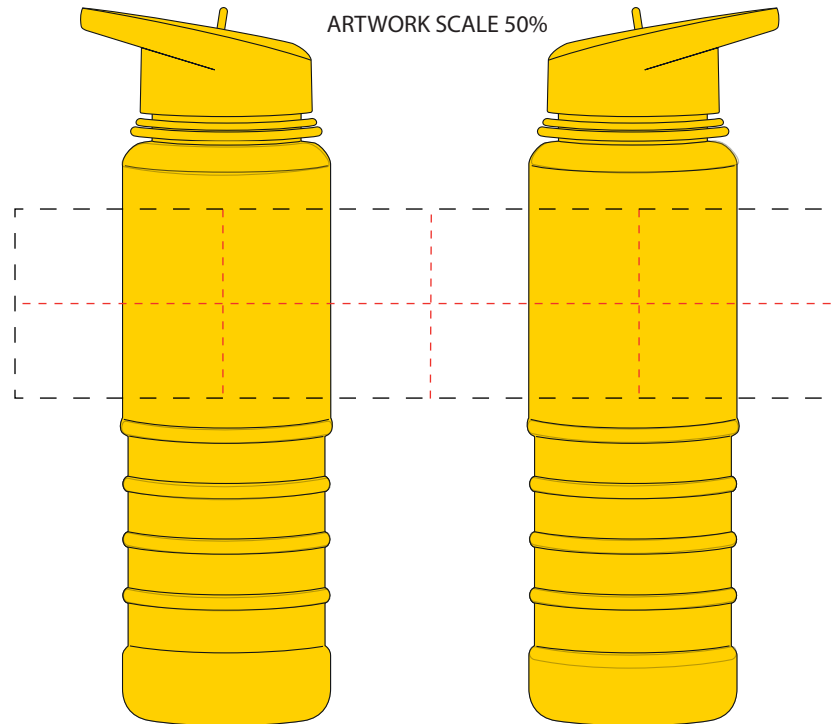

Artwork Approval

Your Ref:
Our Ref:

Quantity:
Version: 1

Product Code: MG9707
Product Colour: yellow

PRODUCT NOTES:

We stock this item in the following colours

The dashed line is to demonstrate print area and will not appear on your printed item

PANTONE REFERENCE(S)

Full Colour Printing

PRINTING CONCERNS:

PRINT LAYOUT

- LOGOS WILL BE DIRECTLY OPPOSITE
- LOGOS WILL NOT BE DIRECTLY OPPOSITE

ARTWORK SCALE 100%
Max print area: 220mm x 50mm

Please check the following are correct